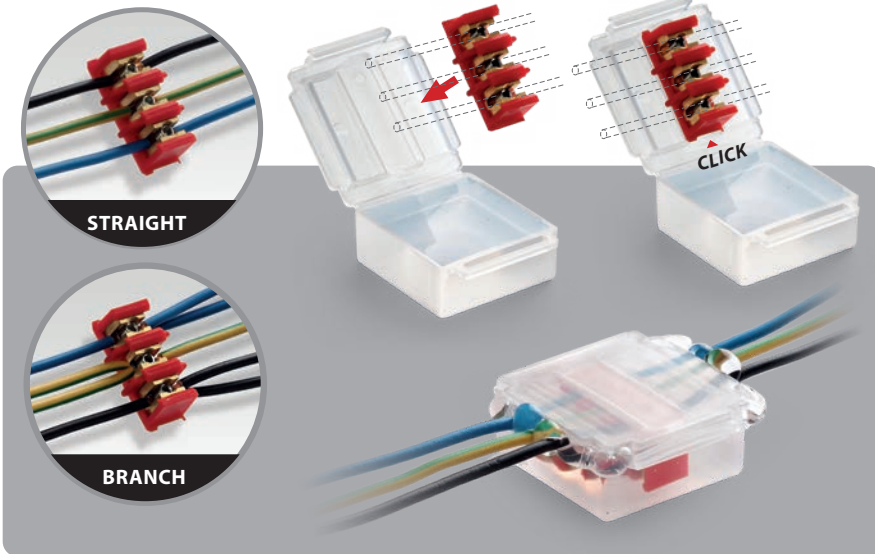

BRAVO

The first "Gel-Box" with integrated connectors!

ADVANTAGES

- ▶ Ready to use, quick, re-enterable!
- ▶ For rigid or flexible insulated wires from 1 to 6 mm².
- ▶ It can be powered immediately.
- ▶ For straight & branch connections.
- ▶ For 1 or 3 cores connections.
- ▶ Small, compact and transparent.
- ▶ Pre-filled with a gel that is not-classified as hazardous under the CLP Directive and with no shelf life.

Electrical performance:

- CEI EN 50393 as applicable (testing under water head of the accessory installed in a box).
- Class 2 in accordance with CEI 64-8.

🔹 Gel: UL 94-HB 

🌡 Working temperature: 90°

🌡 Installation temperature: -40°C / +50°C

🌊 Fully submersible

🔧 Can be used underground

🌿 Halogen-free Gel

☀ UV resistant

IPX8
OFFICIALLY
TESTED | **IMQ**

MINI BRAVO

- 1** CONNECT **2** FIX **3** CLOSE

BRAVO

PRODUCT / Item	Formation and wires cross section		Package	Dimension (mm)
	Straight or through (N° x mm²)	Branch (N° x mm²)		
BRAVO 1-6 BRAVO1-6	1 x 1 - 6	1 x 1 - 6	1 PC/ Blister	50 x 29 x 22
BRAVO 3-6 BRAVO3-6	2 x 1 - 6 3 x 1 - 6	2 x 1 - 6 3 x 1 - 6	1 PC/ Blister	53 x 49 x 22