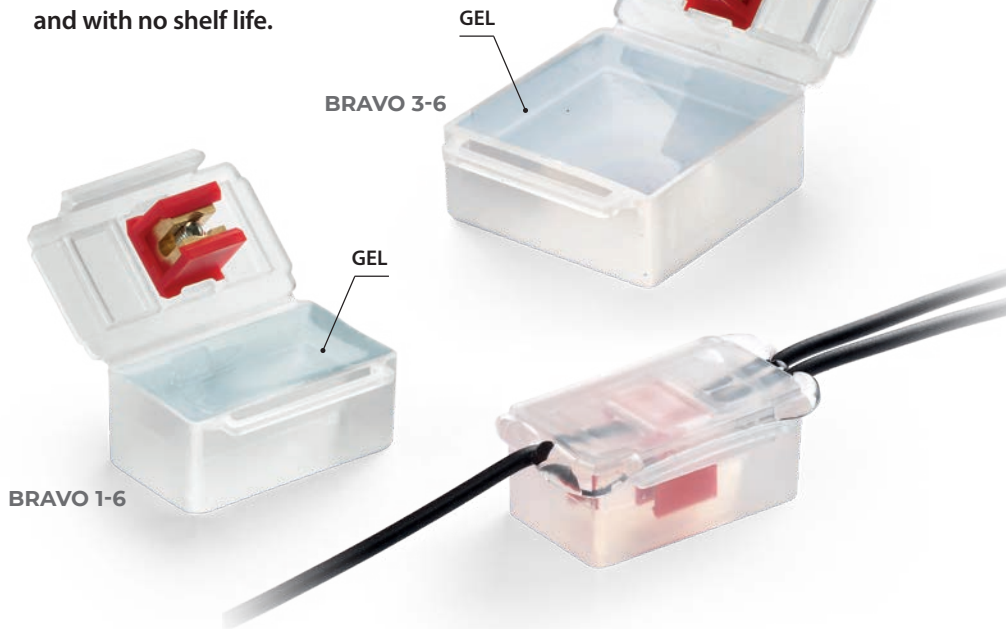

BRAVO

The first "Gel-Box" with integrated connectors!

ADVANTAGES

- ▶ Ready to use, quick, re-enterable!
- ▶ For rigid or flexible insulated wires from 1 to 6 mm².
- ▶ It can be powered immediately.
- ▶ For straight & branch connections.
- ▶ For 1 or 3 cores connections.
- ▶ Small, compact and transparent.
- ▶ Pre-filled with a gel that is not-classified as hazardous under the CLP Directive and with no shelf life.

Electrical performance:

- CEI EN 50393 as applicable (testing under water head of the accessory installed in a box).
- Class 2 in accordance with CEI 64-8.

🔹 Gel: UL 94-HB 

🌡 Working temperature: 90°

🌡 Installation temperature: -40°C / +50°C

🌊 Fully submersible

🔧 Can be used underground

🌿 Halogen-free Gel

☀ UV resistant

IPX8
OFFICIALLY
TESTED | **IMQ**

MINI BRAVO

- 1** CONNECT **2** FIX **3** CLOSE

BRAVO

MINI BRAVO

PRODUCT / Item	Formation and wires cross section		Package	Dimension (mm)
	Straight or through (N° x mm²)	Branch (N° x mm²)		
MINI BRAVO 1 MINIBRAVO1	1 x 1 - 4	1 x 1 - 4	3 PCS/ Blister	41 x 28 x 19
MINI BRAVO 2 MINIBRAVO2	2 x 1 - 4	2 x 1 - 4	1 PC/ Blister	45 x 37 x 24
MINI BRAVO 3 MINIBRAVO3	3 x 1 - 4	3 x 1 - 4	1 PC/ Blister	53 x 39 x 24