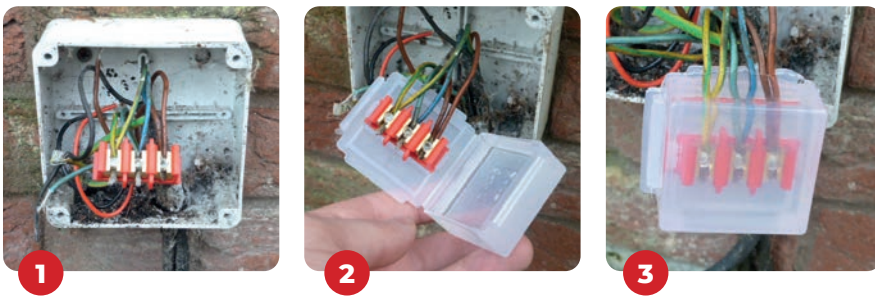

BRAVO

The first "Gel-Box" with integrated connectors!

ADVANTAGES

- ▶ Ready to use, quick, re-enterable!
- ▶ For rigid or flexible insulated wires from 1 to 6 mm².
- ▶ It can be powered immediately.
- ▶ For straight & branch connections.
- ▶ For 1 or 3 cores connections.
- ▶ Small, compact and transparent.
- ▶ Pre-filled with a gel that is not-classified as hazardous under the CLP Directive and with no shelf life.

Electrical performance:

- CEI EN 50393 as applicable (testing under water head of the accessory installed in a box).
- Class 2 in accordance with CEI 64-8.

🔹 Gel: UL 94-HB 

🌡 Working temperature: 90°

🌡 Installation temperature: -40°C / +50°C

🌊 Fully submersible

🔧 Can be used underground

🌿 Halogen-free Gel

☀ UV resistant

IPX8
OFFICIALLY
TESTED | **IMQ**

MINI BRAVO

- 1** CONNECT **2** FIX **3** CLOSE

BRAVO

PRODUCT / Item	Formation and wires cross section		Package	Dimension (mm)
	Straight or through (N° x mm²)	Branch (N° x mm²)		
BRAVO 1-6 BRAVO1-6	1 x 1 - 6	1 x 1 - 6	1 PC/ Blister	50 x 29 x 22
BRAVO 3-6 BRAVO3-6	2 x 1 - 6 3 x 1 - 6	2 x 1 - 6 3 x 1 - 6	1 PC/ Blister	53 x 49 x 22